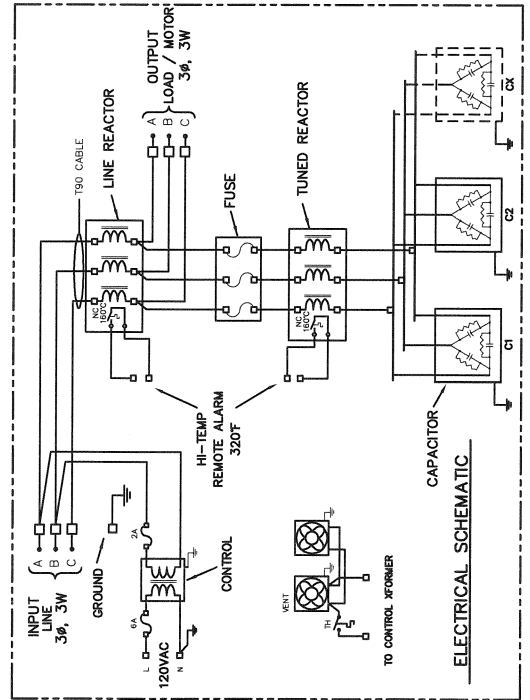

TUNED FILTER CAPACITOR BANK WITH LINE FILTER DS200 SERIES II

_____ KVARs, _____ VOLTS

NEMA: _____ Kg/Lbs: 700/1500

DIM: 2030 X 1120 X 620mm
(80" x 44" x 24")

ONLINE DIAGRAM

CLIENT/CUSTOMER
COM/P.O.#

DOSSIER/FILE

- INFORMATION
- APPROVAL
- PRELIMINAIRE
- PRELIMINARY
- SOUMISSION
- QUOTATION
- AUTRE
- OTHER

REF. TOLERANCE
DEC. t ±
FRAC. t ±
ANGLE T ±

REVISION

DATE

V

TUNED FILTER CAPACITOR BANK WITH LINE FILTER
GENERAL LAYOUT