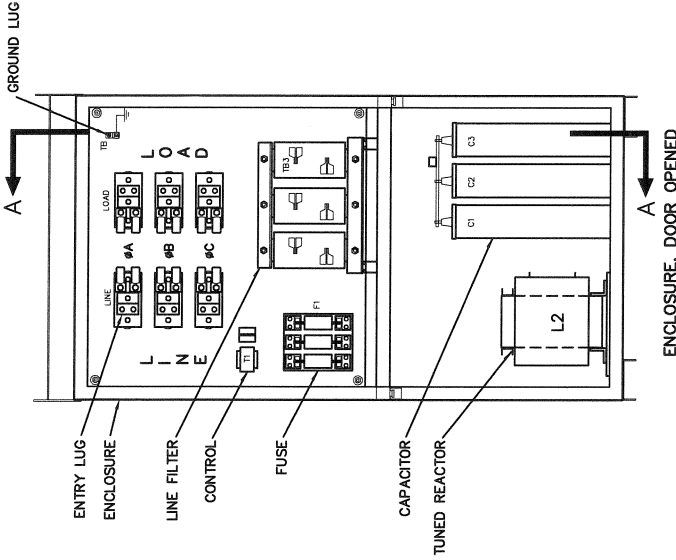

TUNED FILTER CAPACITOR BANK WITH LINE FILTER DS200 SERIES II

_____ KVARs, _____ VOLTS

NEMA: _____ Kg/Lbs: 700/1500

DIM: 2030 X 1120 X 620mm
(80" x 44" x 24")

ONLINE DIAGRAM

CLIENT/CUSTOMER
COM/P.O.#

DOSSIER/FILE

- INFORMATION
- APPROVAL
- PRELIMINAIRE
- PRELIMINARY
- SOUMISSION
- QUOTATION
- AUTRE
- OTHER

REF. TOLERANCE
DEC. t ±
FRAC. t ±
ANGLE T ±

REVISION

DATE

V

TUNED FILTER CAPACITOR BANK WITH LINE FILTER
GENERAL LAYOUT