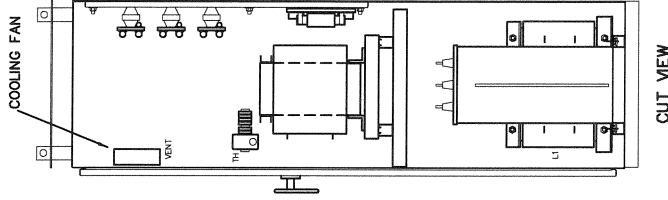

TUNED FILTER CAPACITOR BANK WITH LINE FILTER DS200 SERIES II

_____ KVARs, _____ VOLTS

NEMA: _____ Kg/Lbs: 700/1500

DIM: 2030 X 1120 X 620mm
(80" x 44" x 24")

ONLINE DIAGRAM

CLIENT/CUSTOMER
COM/P.O.#

DOSSIER/FILE