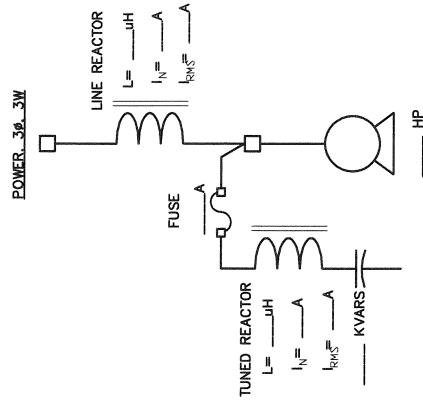

TUNED FILTER CAPACITOR BANK WITH LINE FILTER DS200 SERIES II

_____ KVARs, _____ VOLTS

NEMA: _____ Kg/Lbs: 700/1500

DIM: 2030 X 1120 X 620mm
(80" x 44" x 24")

ONLINE DIAGRAM

CLIENT/CUSTOMER
COM/P.O.#

DOSSIER/FILE

- INFORMATION
- APPROVAL
- PRELIMINAIRE
- PRELIMINARY
- SOUMISSION
- QUOTATION
- AUTRE
- OTHER

REF. TOLERANCE
DEC. t ±
FRAC. t ±
ANGLE T ±

REVISION

DATE

V

TUNED FILTER CAPACITOR BANK WITH LINE FILTER
GENERAL LAYOUT